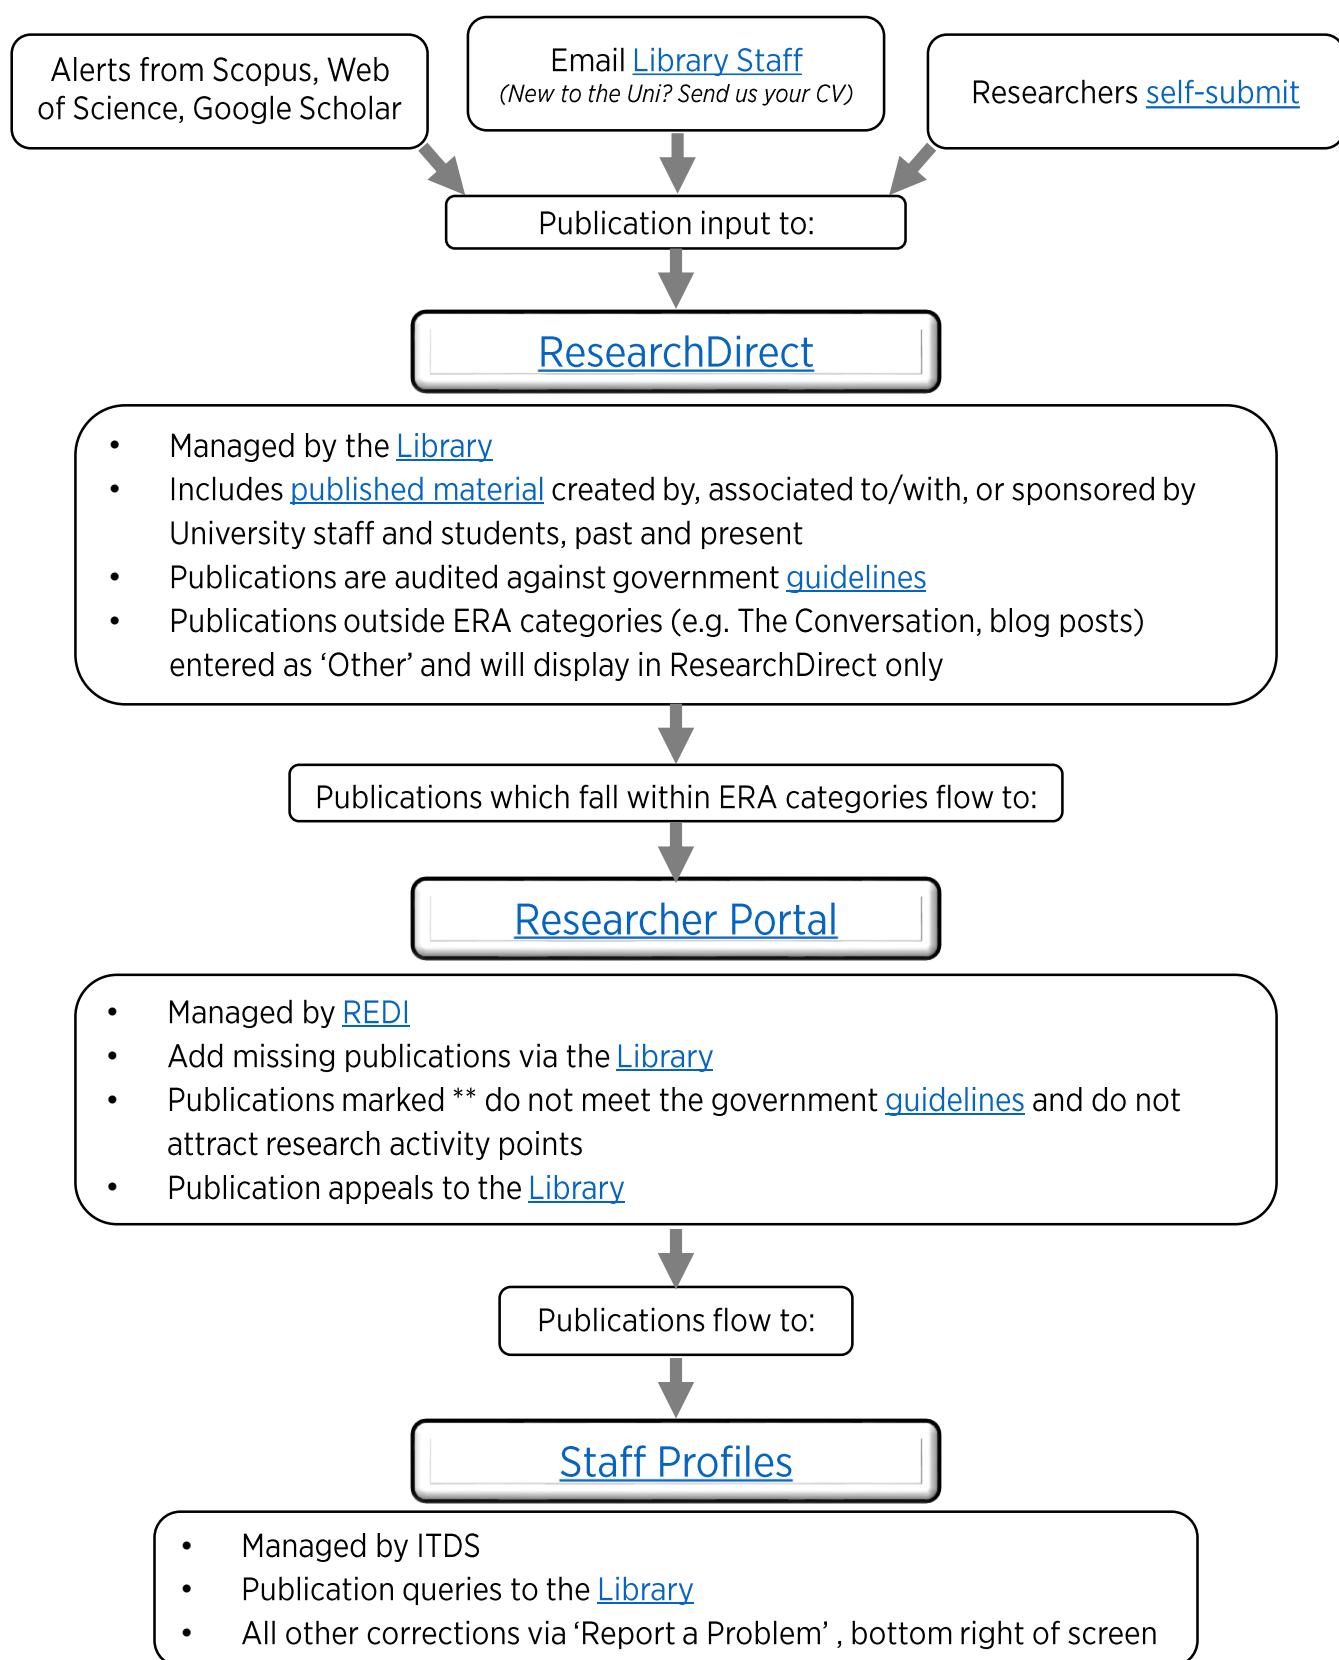

WESTERN SYDNEY PUBLICATION PROFILES FACT SHEET 2017

Researcher's publications appear on 4 different sites across the University web pages. This fact sheet explains the connections between the sites and how to update the information on them.

School Webpages

Publications entered manually by admin staff
